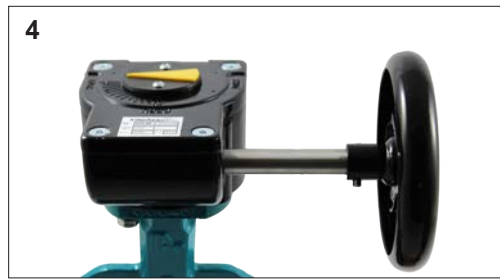

Mounting parts

- 1 Butterfly valve in closed position.
- 2 Mounting plate with 2 bolts and nuts.
- 3 Handlever with screw, washer and plug.

Mounting the handlever

- 4 Be sure that the valve is in closed position. If the valve is mounted in a pipe look at the position indicator at the shaft end to check the closed position of the disc.
- 5 Fasten the mounting plate by using 2 bolts and nuts. Take care that the „CLOSED“ symbol is in the correct position.
- 6 Mount the handlever and fix it with the screw, washer and plug.

Mounting parts

- 1 Hand operated gear box (in closed position) with optical position indicator and mechanical adjustable stops.
- 2 Protection caps for stop screws.

Mounting the gearbox

- 3 Secure that the **valve and the gear box are in closed position**. If the valve is mounted in a pipe look at the position indicator at the shaft end to check the closed position of the disc.
- 4 Loosen the stop nut and screw out a little the stop screw „CLOSED“ (5.1). Put the gearbox onto the topflange of the valve and if necessary turn the handwheel until the mounting faces of gearbox and valve fit together. Now you can fasten the gearbox with corresponding bolts (Dimension und number of bolts see valve- and gearbox documentation).
- 5 Screw in the stop screw (5.1) until you feel resistance. Then fix the stop screw with the stop nut. Now you can open the valve and if necessary adjust the stop screw „OPEN“ (5.2) in the same way.