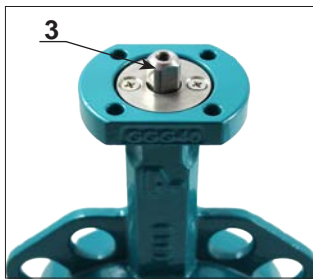

Mounting parts

- 1 Butterfly valve in closed position.
- 2 Mounting plate with 2 bolts and nuts.
- 3 Handlever with screw, washer and plug.

Mounting the handlever

- 4 Be sure that the valve is in closed position. If the valve is mounted in a pipe look at the position indicator at the shaft end to check the closed position of the disc.
- 5 Fasten the mounting plate by using 2 bolts and nuts. Take care that the „CLOSED“ symbol is in the correct position.
- 6 Mount the handlever and fix it with the screw, washer and plug.

Mounting parts

- 1 Hand operated gear box (in closed position) with optical position indicator and mechanical adjustable stops.
- 2 Protection caps for stop screws.

Mounting the gearbox

- 3 Secure that the **valve and the gear box are in closed position**. If the valve is mounted in a pipe look at the position indicator at the shaft end to check the closed position of the disc.
- 4 Loosen the stop nut and screw out a little the stop screw „CLOSED“ (5.1). Put the gearbox onto the topflange of the valve and if necessary turn the handwheel until the mounting faces of gearbox and valve fit together. Now you can fasten the gearbox with corresponding bolts (Dimension und number of bolts see valve- and gearbox documentation).
- 5 Screw in the stop screw (5.1) until you feel resistance. Then fix the stop screw with the stop nut. Now you can open the valve and if necessary adjust the stop screw „OPEN“ (5.2) in the same way.