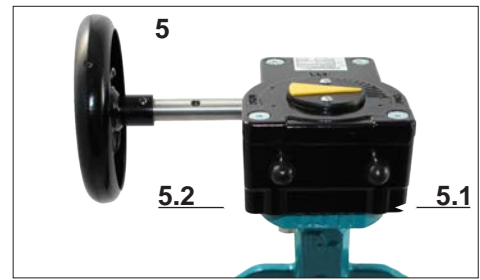

Mounting parts

- 1 Butterfly valve in closed position.
- 2 Mounting plate with 2 bolts and nuts.
- 3 Handlever with screw, washer and plug.

Mounting the handlever

- 4 Be sure that the valve is in closed position. If the valve is mounted in a pipe look at the position indicator at the shaft end to check the closed position of the disc.
- 5 Fasten the mounting plate by using 2 bolts and nuts. Take care that the „CLOSED“ symbol is in the correct position.
- 6 Mount the handlever and fix it with the screw, washer and plug.

Mounting parts

- 1 Hand operated gear box (in closed position) with optical position indicator and mechanical adjustable stops.
- 2 Protection caps for stop screws.

Mounting the gearbox

- 3 Secure that the **valve and the gear box are in closed position**. If the valve is mounted in a pipe look at the position indicator at the shaft end to check the closed position of the disc.
- 4 Loosen the stop nut and screw out a little the stop screw „CLOSED“ (5.1). Put the gearbox onto the topflange of the valve and if necessary turn the handwheel until the mounting faces of gearbox and valve fit together. Now you can fasten the gearbox with corresponding bolts (Dimension und number of bolts see valve- and gearbox documentation).
- 5 Screw in the stop screw (5.1) until you feel resistance. Then fix the stop screw with the stop nut. Now you can open the valve and if necessary adjust the stop screw „OPEN“ (5.2) in the same way.